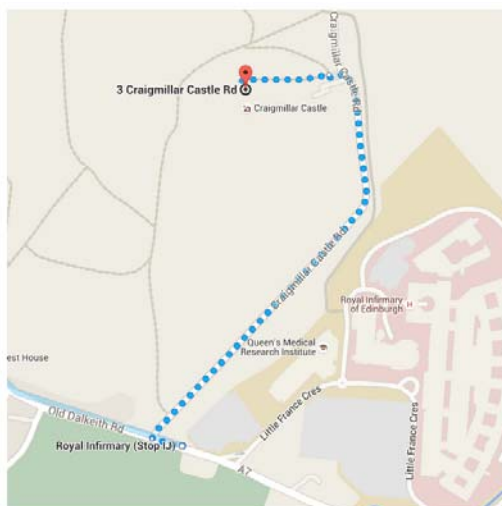

More information: <https://www.historicenvironment.scot/visit-a-place/places/craigmillar-castle/>